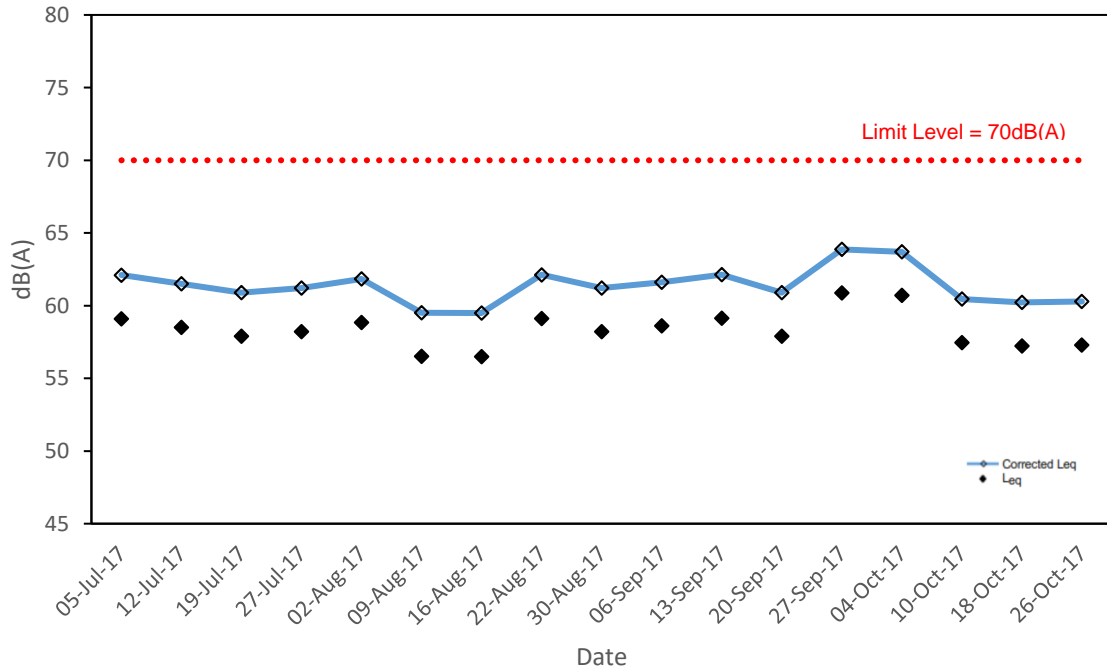

Graphical Plot for Noise Monitoring Data (July - October 2017)

Noise Level for 30 min, dB(A), at NM1A

Noise Level for 30 min, dB(A), at NM2